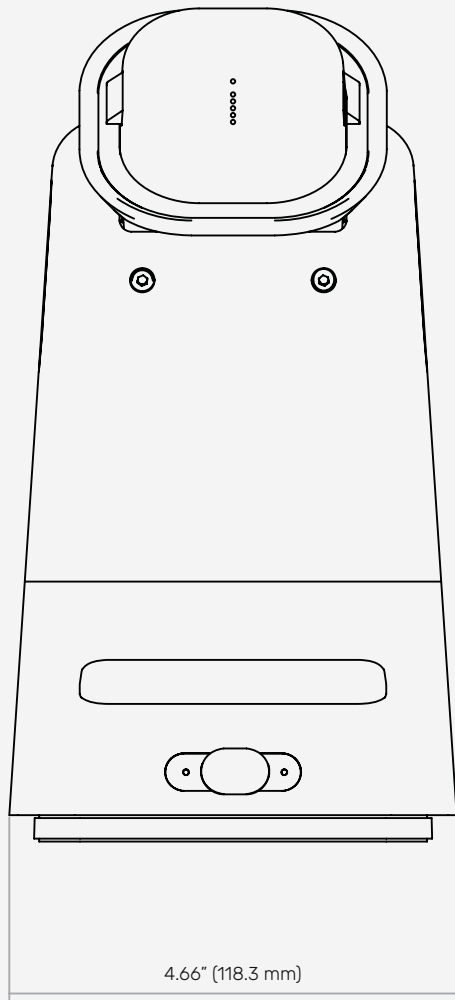

Screw Mount

For a permanent, secure solution.

Freestanding

Ready to go, no installation required.

180° Swivel Base

Ideal for customer-facing interactions.

Built- In Tilt Control

Find the perfect angle with a 45-degree tilt adjustment, giving staff and customers a seamless experience at any counter or kiosk.

BOSSTAB

The Specs - Stand

Weight: 2.2 lbs (1.0 kg)

BOSSTAB

The Specs - Puck

Weight: 0.2 lbs (0.1 kg)

BOSSTAB