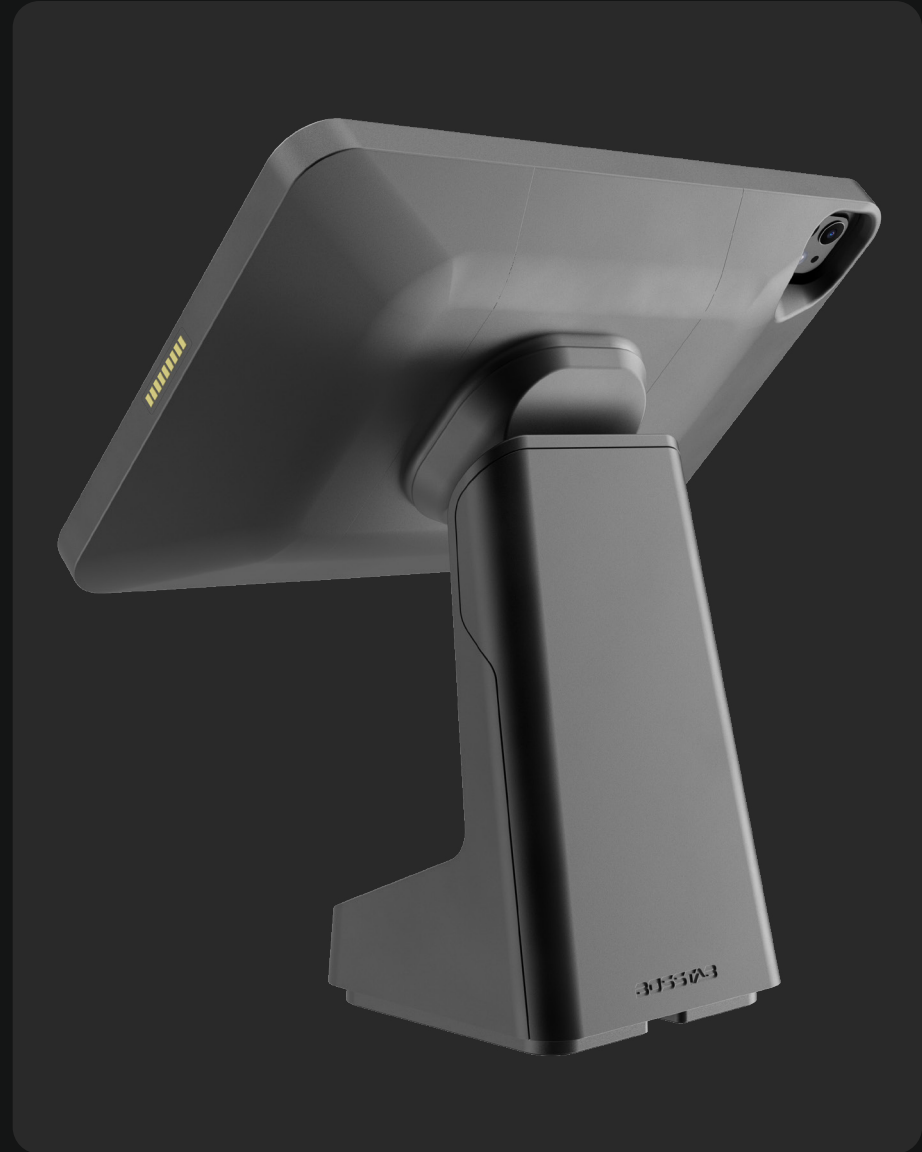

Holder Options

COMING SOON

Enclosed Case

A sleek, protective case designed for iPad with an integrated hand and shoulder strap for easy, secure mobility. The Case supports add-on accessories like:

Integrated Payment Reader Attachment

Multi-Bay Charging Station

BOSSTAB