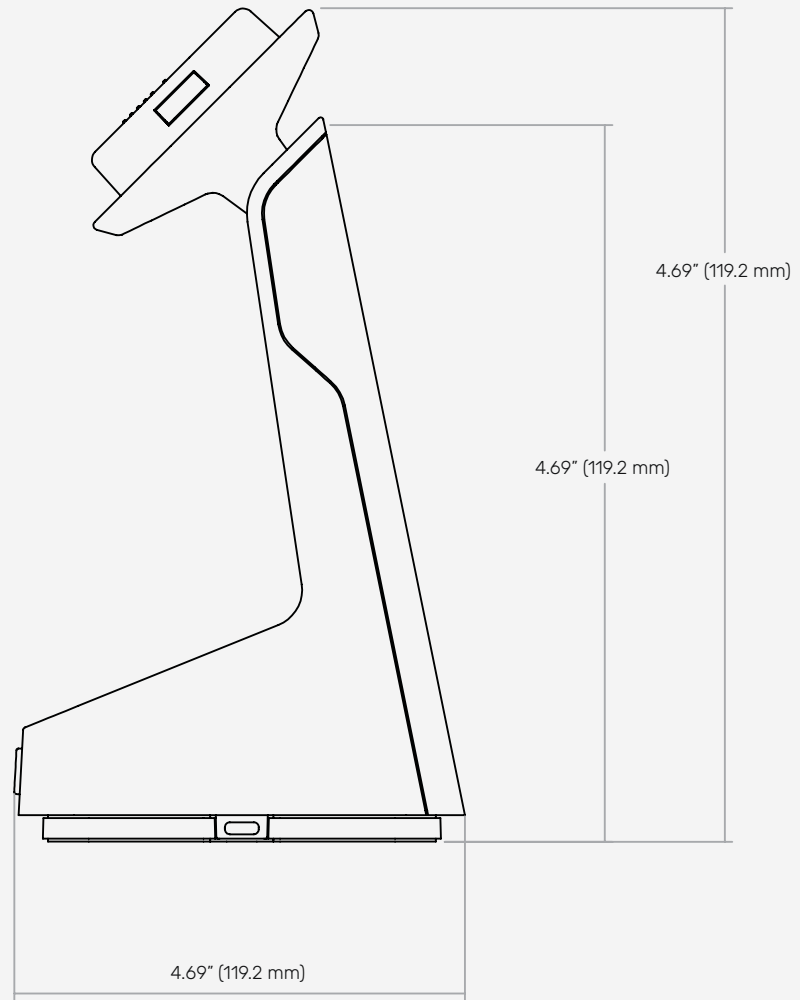

Screw Mount

For a permanent, secure solution.

Freestanding

Ready to go, no installation required.

180° Swivel Base

Ideal for customer-facing interactions.

Built- In Tilt Control

Find the perfect angle with a 45-degree tilt adjustment, giving staff and customers a seamless experience at any counter or kiosk.

BOSSTAB

The Specs - Stand

Weight: 2.2 lbs (1.0 kg)

BOSSTAB

The Specs - Puck

Weight: 0.2 lbs (0.1 kg)

BOSSTAB