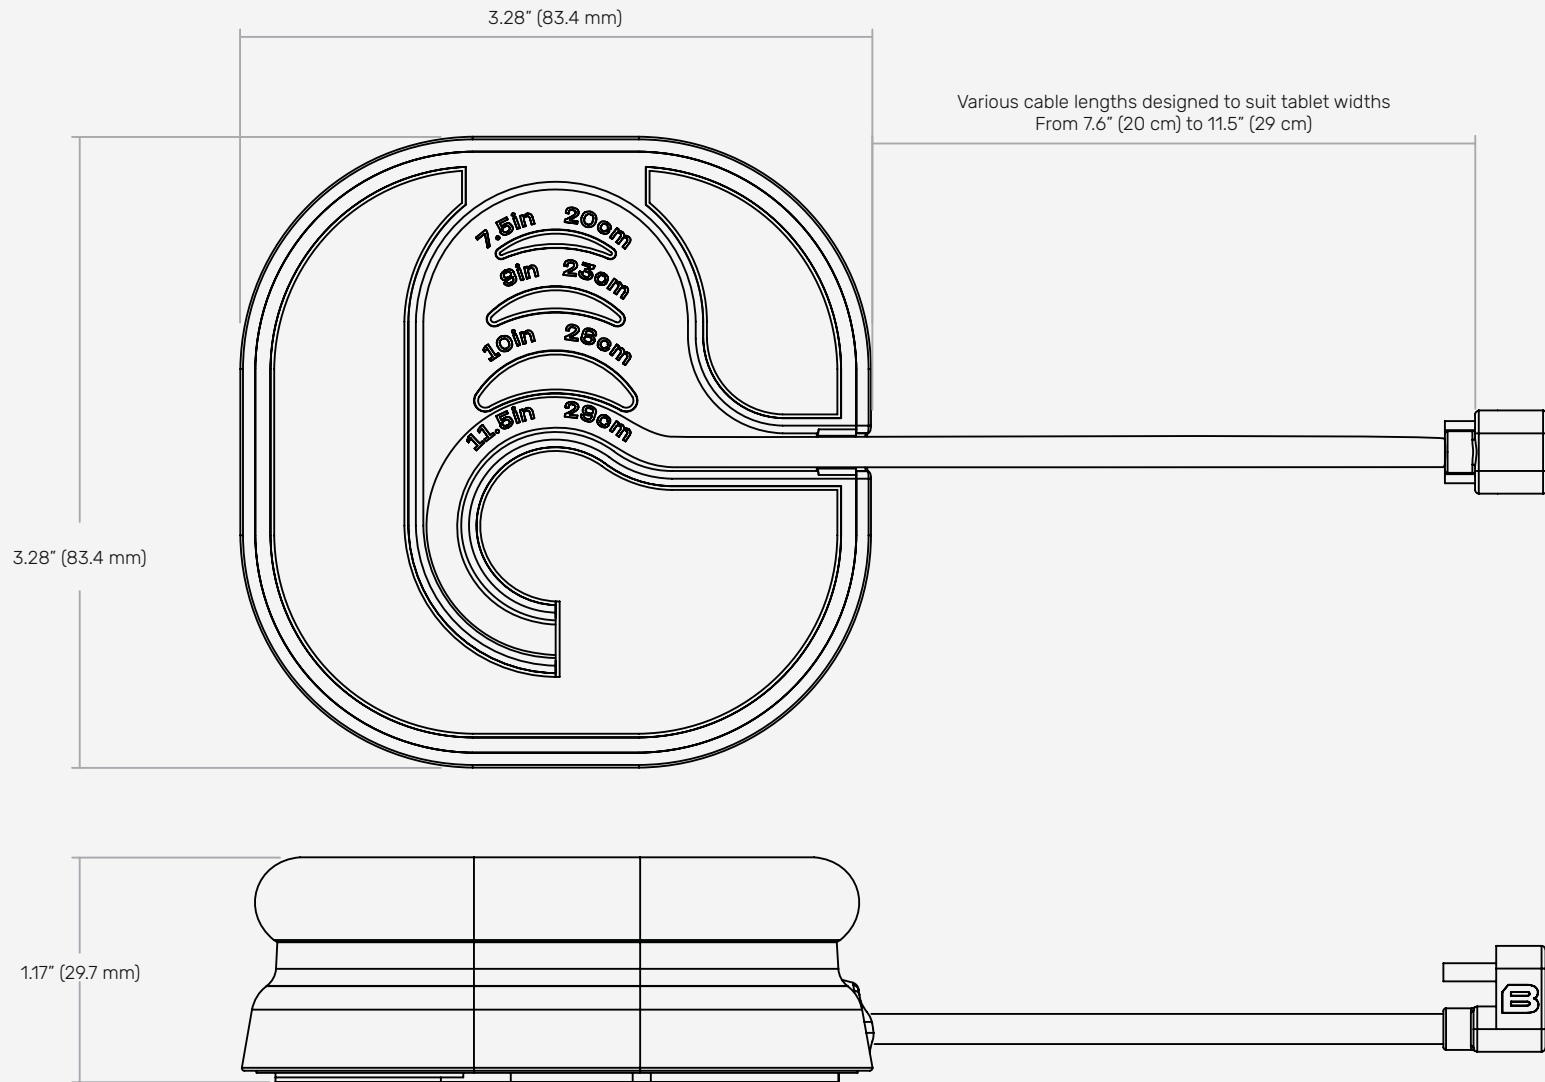

Screw Mount

For a permanent, secure solution.

Freestanding

Ready to go, no installation required.

180° Swivel Base

Ideal for customer-facing interactions.

Built- In Tilt Control

Find the perfect angle with a 45-degree tilt adjustment, giving staff and customers a seamless experience at any counter or kiosk.

BOSSTAB

The Specs - Stand

Weight: 2.2 lbs (1.0 kg)

BOSSTAB

The Specs - Puck

Weight: 0.2 lbs (0.1 kg)

BOSSTAB